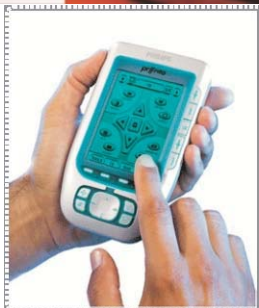

### WIDE RANGE CONTROL

- Lighting
- Dimmer
- Fan
- Motorized Curtain
- Projector Screen
- Projector
- Autogate
- Motion Sensor
- Air-conditioner
- TV / SAT / Audio
- AUX or Audio Video Network
- VCD / DVD
- Door Access
- Surveillance Camera
- Fish Tank
- Sprinkler
- Any other appliance

**Remote Control**

**Internet Control**

**PC Control**

**SMS Control**

**Mobile Phone Control**

**IR Programmable  
LCD Touch Screen  
Remote Control or  
Use Your Existing  
Remote or PDA**

### Other compatible Remote Controls

- Philips Pronto
- Palm OS 3.5 and above devices

**Transforming the Existing  
IR Remote Control to a  
Omni-Direction IR Remote  
Control. Control Devices  
from anywhere without  
aiming or pointing within  
60 metres.**